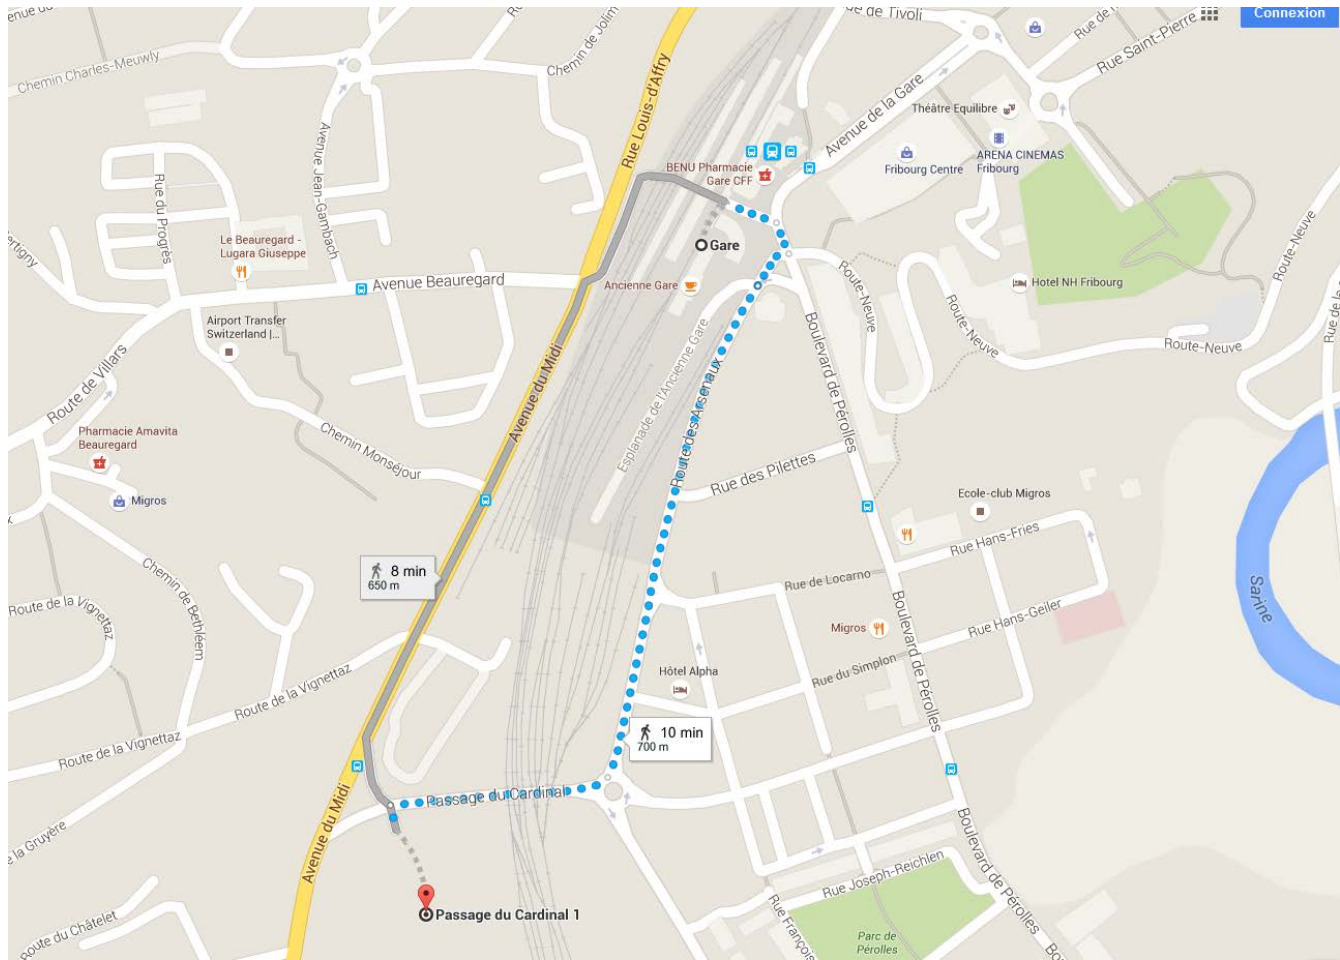

smart living lab

Access to Blue Hall - BlueFactory site

Address:

Passage du Cardinal 13b
1700 Fribourg

Access:

Highway: exit Fribourg Sud. Turn left if coming from Bern, turn right if coming from Lausanne/Geneva.

Public transports:

From Fribourg main train station, take bus number 5 direction "Villars" or "Nuithonie"; stop "Midi" or "Châtelet" (the BlueFactory is right between these two stops)

By foot:

Eight-minute walk from Fribourg train station (see map below)

<https://www.google.ch/maps/dir/Gare/Passage+du+Cardinal+1,+1700+Fribourg/@46.8009319,7.1491882,16.5z/data=!4m15!4m14!1m5!1m1!1s0x478e692c7c3945ef:0x63baf64aaf987326!2m2!1d7.1504702!2d46.8024225!1m5!1m1!1s0x478e692ac061cbf9:0x1e593b106876948e!2m2!1d7.1476176!2d46.7976725!3e2!5i1>

BlueFactory site:

Entrance: Passage du Cardinal 1

Blue Hall - Passage du Cardinal 13b